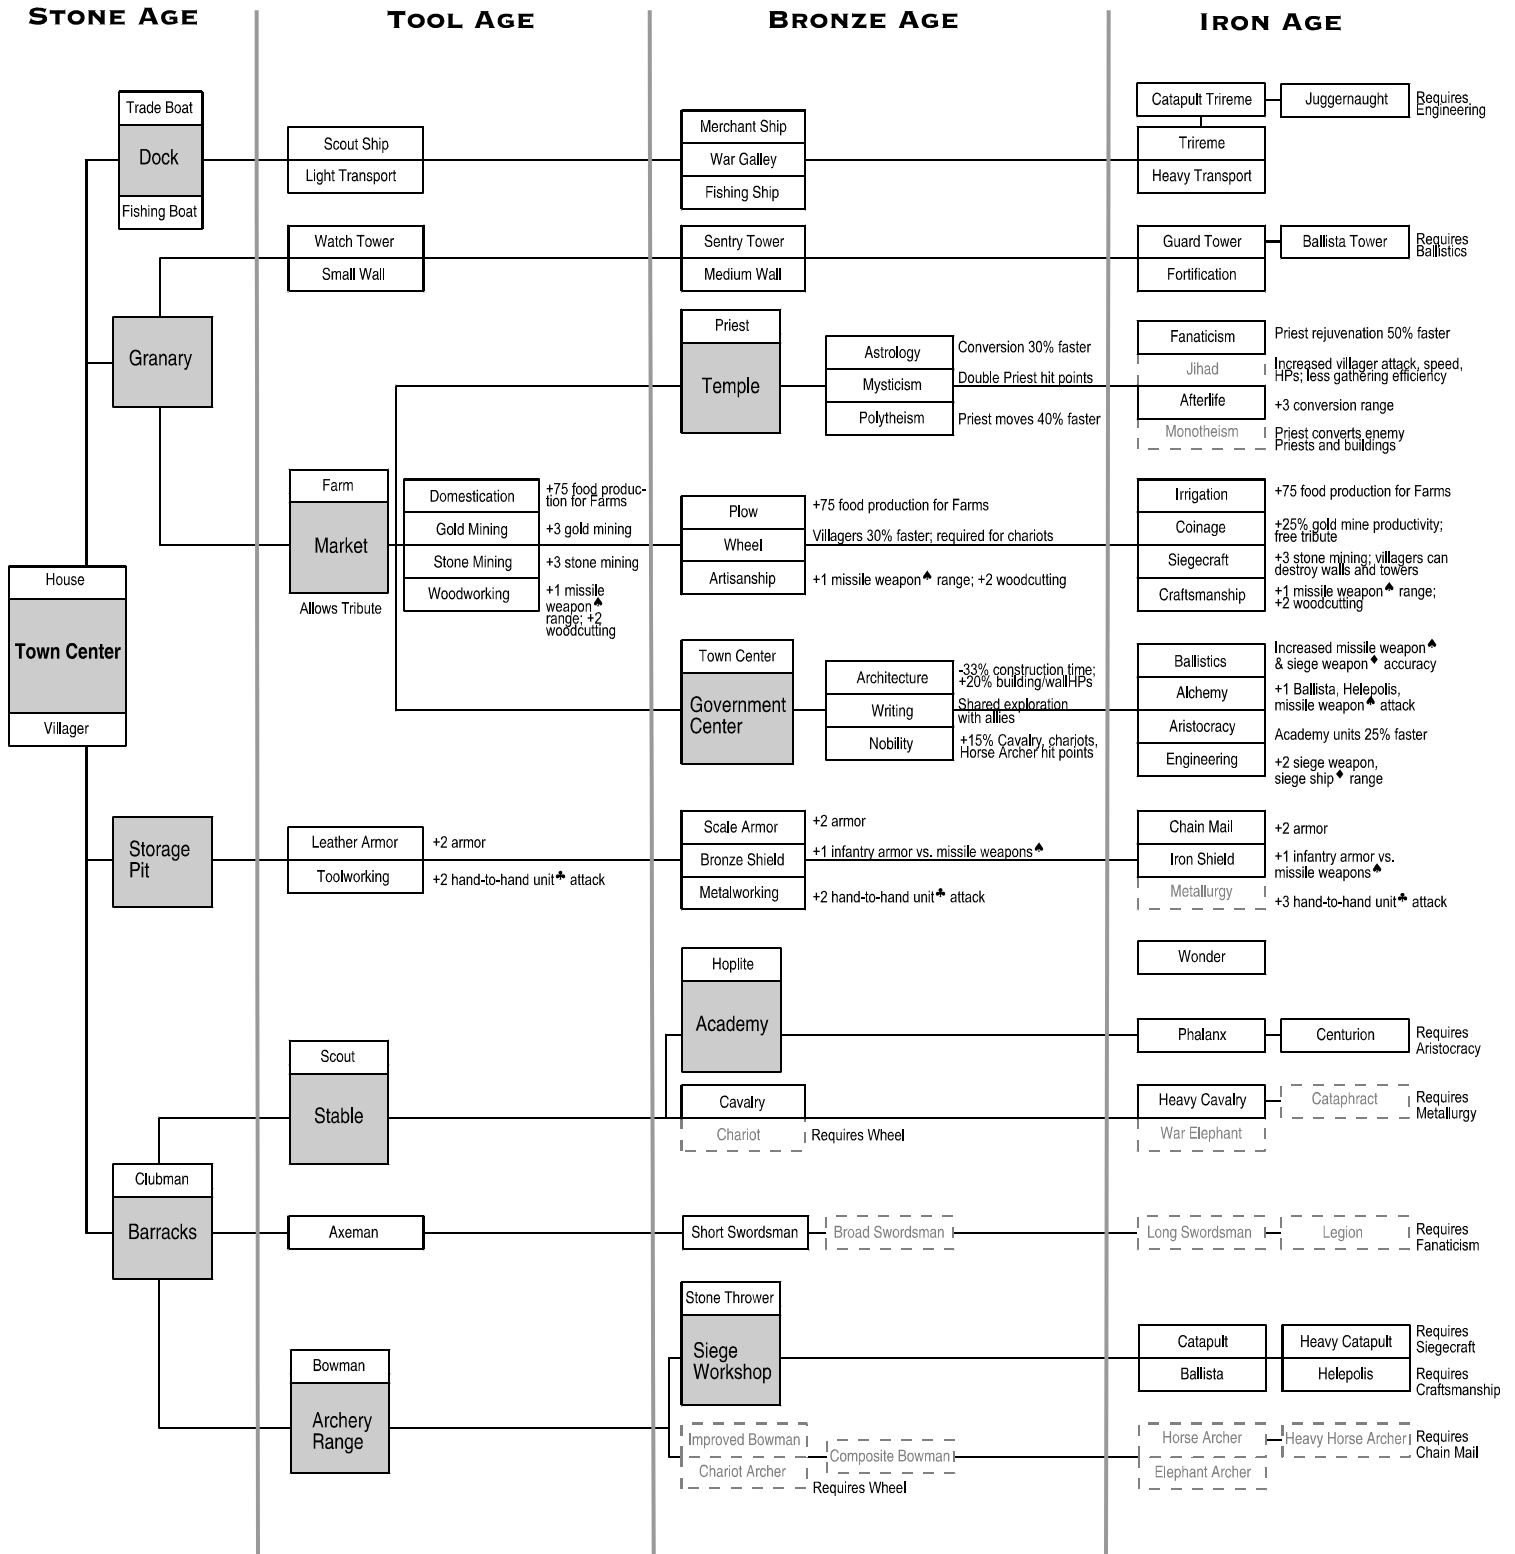

GREEK

- Hoplite, Phalanx, and Centurion 30% faster.
- War ships 30% faster.

- ♦ Siege weapons/siege ships: Stone Thrower, catapults, Ballista, Helepolis, Catapult Trireme, Juggernaught.
- ▲ Missile weapons: Archery Range units, towers, Scout Ship, War Galley, Trireme.
- ♣ Hand-to-hand units: Barracks, Academy, Stable units (except War Elephant).